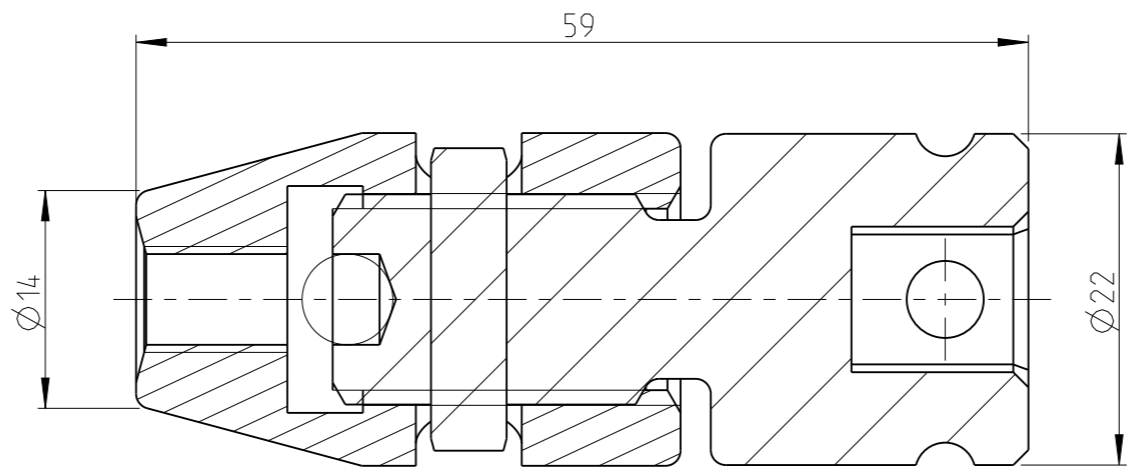

ASSEMBLY	4027210155	Status	Released	Rev. / Iter	0.3
DRAWING	4027210155	Status		Rev. / Iter	0.3

proprietary document. Not to be used in any way without our consent.

SALTUS	Name	Stud setter-SQ3/8"-L59-THM7
	Designation	4027 2101 55