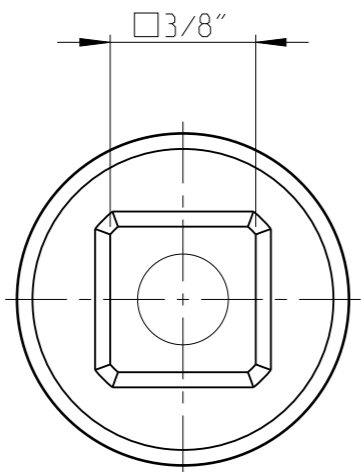

ASSEMBLY	4027210155	Status	Released	Rev. / Iter	0.3
DRAWING	4027210155	Status		Rev. / Iter	0.3

proprietary document. Not to be used in any way without our consent.

SALTUS	Name	Stud setter-SQ3/8"-L59-THM7
	Designation	4027 2101 55