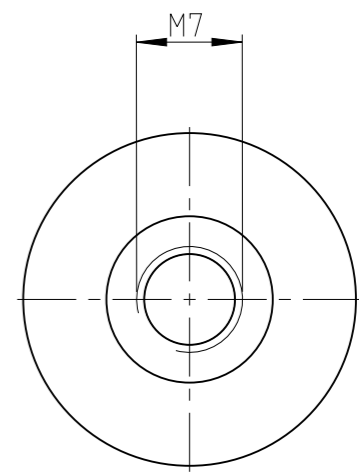

ASSEMBLY	4027210155	Status	Released	Rev. / Iter	0.3
DRAWING	4027210155	Status		Rev. / Iter	0.3

proprietary document. Not to be used in any way without our consent.

SALTUS	Name	Stud setter-SQ3/8"-L59-THM7
	Designation	4027 2101 55