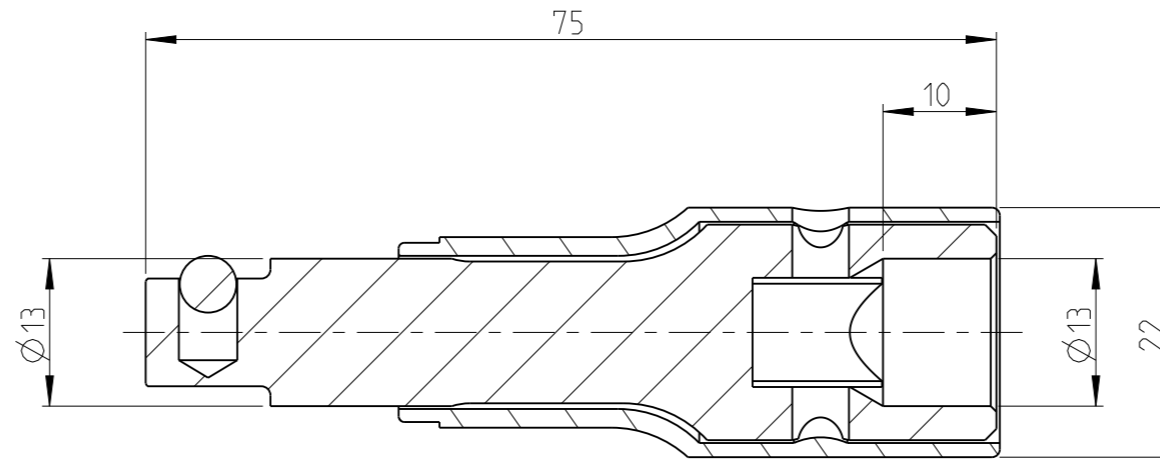

ASSEMBLY	4027323471	Status	Released	Rev. / Iter	0.0
DRAWING	4027323471	Status		Rev. / Iter	0.0

proprietary document. Not to be used in any way without our consent.

SALTUS

Name
EXT-SQ3/8"-L75-SQ3/8"-R-G-B
Designation
4027 3234 71