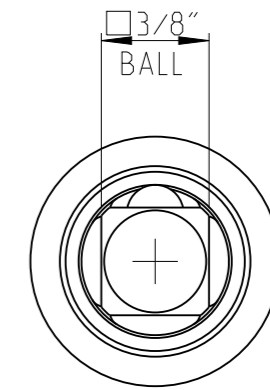

ASSEMBLY	4027323471	Status	Released	Rev. / Iter	0.0
DRAWING	4027323471	Status		Rev. / Iter	0.0

proprietary document. Not to be used in any way without our consent.

SALTUS

Name
EXT-SQ3/8"-L75-SQ3/8"-R-G-B
Designation
4027 3234 71