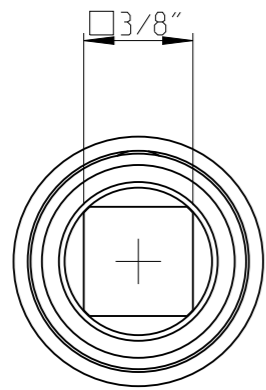

ASSEMBLY	4027323471	Status	Released	Rev. / Iter	0.0
DRAWING	4027323471	Status		Rev. / Iter	0.0

proprietary document. Not to be used in any way without our consent.

SALTUS

Name
EXT-SQ3/8"-L75-SQ3/8"-R-G-B
Designation
4027 3234 71