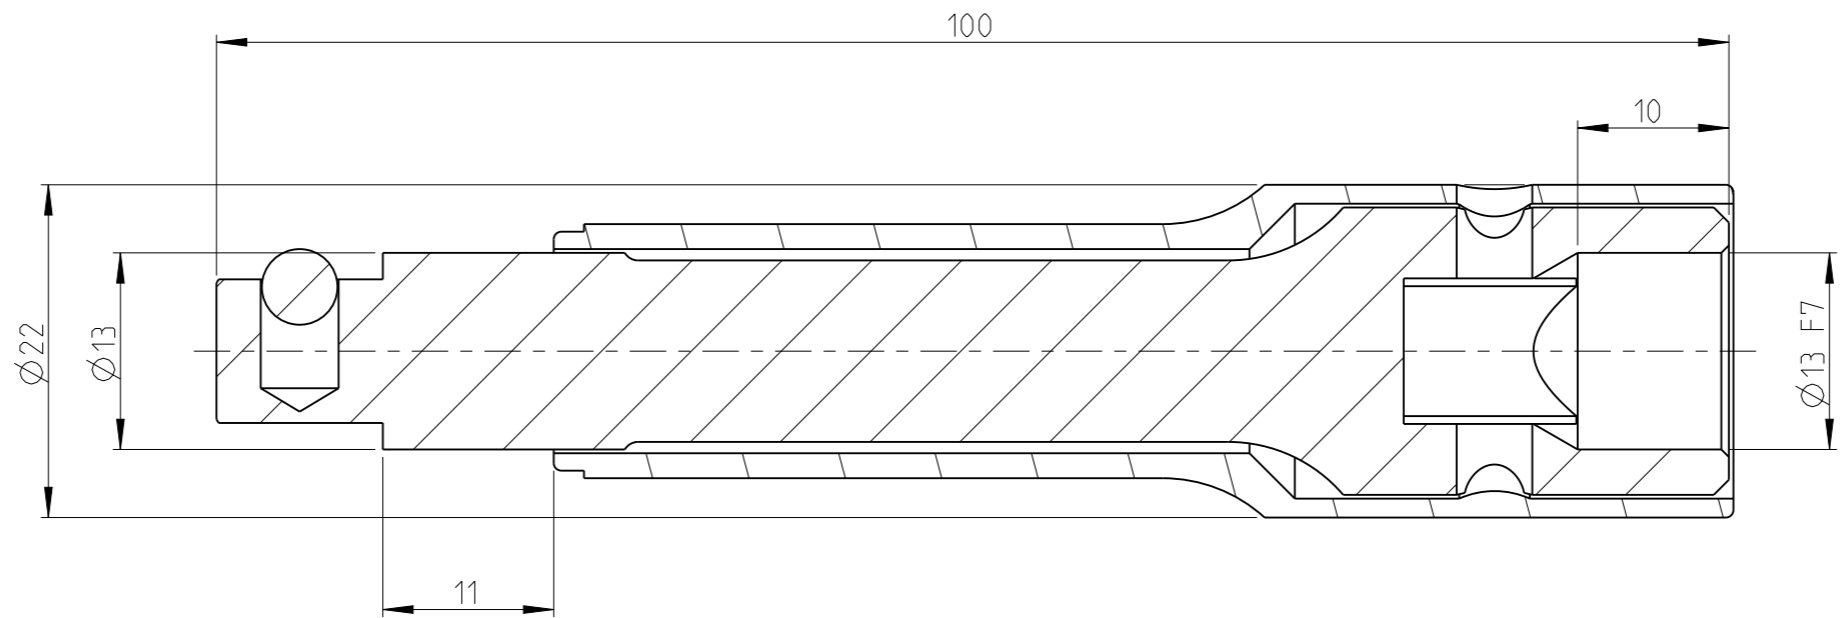

ASSEM	4027323472	Status	Released	Rev./Iter	0.0
Drawing	4027323472	Status		Rev./Iter	0.0

proprietary document. Not to be used in any way without our consent.

SALTUS	Name	EXT-SQ3/8"-L100-SQ3/8"-R-G-B
	Designation	4027 3234 72