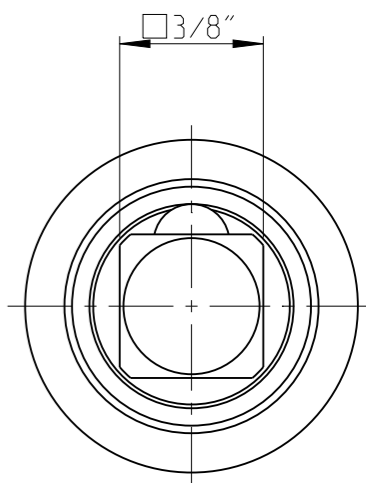

ASSEM	4027323472	Status	Released	Rev./Iter	0.0
Drawing	4027323472	Status		Rev./Iter	0.0

proprietary document. Not to be used in any way without our consent.

SALTUS	Name	EXT-SQ3/8"-L100-SQ3/8"-R-G-B
	Designation	4027 3234 72