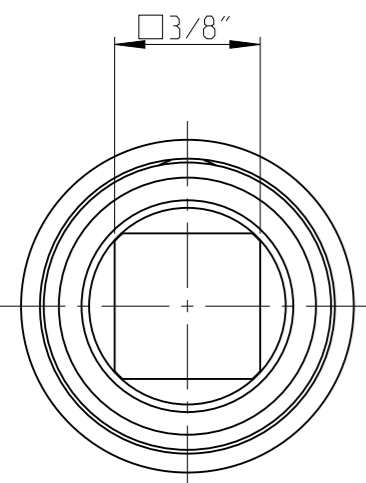

ASSEM	4027323472	Status	Released	Rev./Iter	0.0
Drawing	4027323472	Status		Rev./Iter	0.0

proprietary document. Not to be used in any way without our consent.

SALTUS	Name	EXT-SQ3/8"-L100-SQ3/8"-R-G-B
	Designation	4027 3234 72