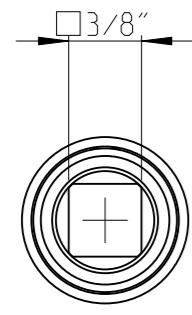

ASSEMBLY	4027323476	Status	Released	Rev. / Iter	0.0
DRAWING	4027323476	Status		Rev. / Iter	0.0

1 2 3 4 5 6 7 8 9 10

proprietary document. Not to be used in any way without our consent.

SALTUS	Name	EXT-SQ3/8"-L200-SQ3/8"-R-G-B
	Designation	4027 3234 76