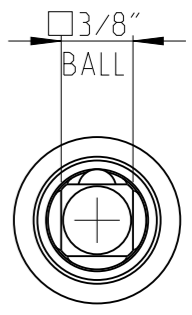

ASSEMBLY	4027323476	Status	Released	Rev. / Iter	0.0
DRAWING	4027323476	Status		Rev. / Iter	0.0

1 2 3 4 5 6 7 8 9 10

proprietary document. Not to be used in any way without our consent.

SALTUS	Name	EXT-SQ3/8"-L200-SQ3/8"-R-G-B
	Designation	4027 3234 76