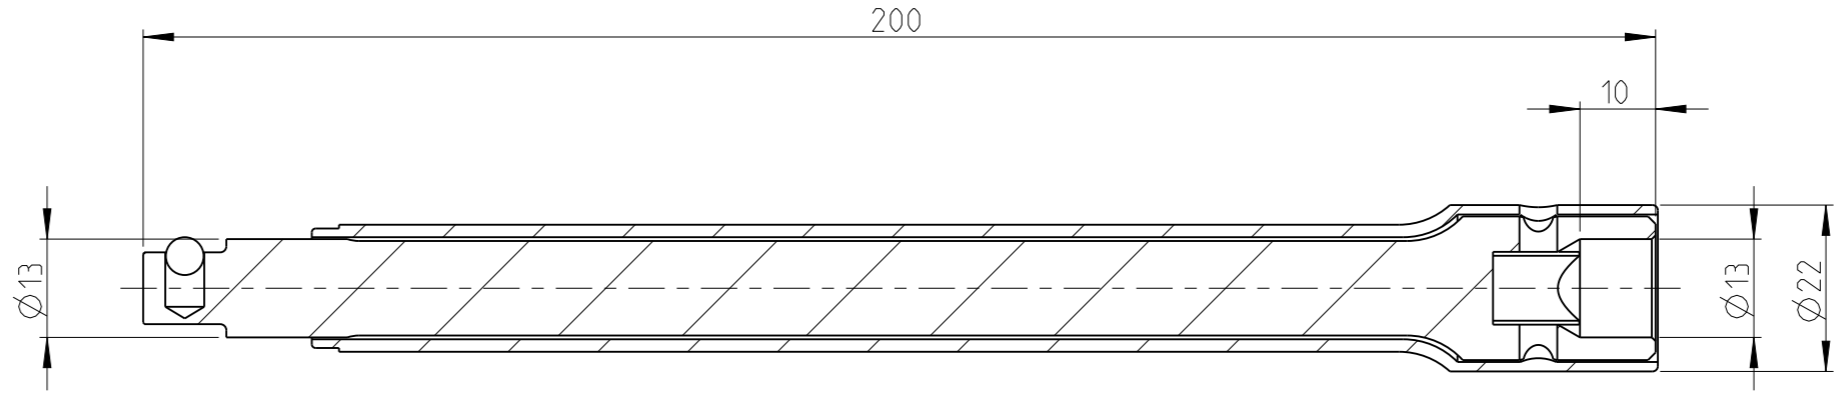

ASSEMBLY	4027323476	Status	Released	Rev. / Iter	0.0
DRAWING	4027323476	Status		Rev. / Iter	0.0

1 2 3 4 5 6 7 8 9 10

proprietary document. Not to be used in any way without our consent.

SALTUS	Name	EXT-SQ3/8"-L200-SQ3/8"-R-G-B
	Designation	4027 3234 76