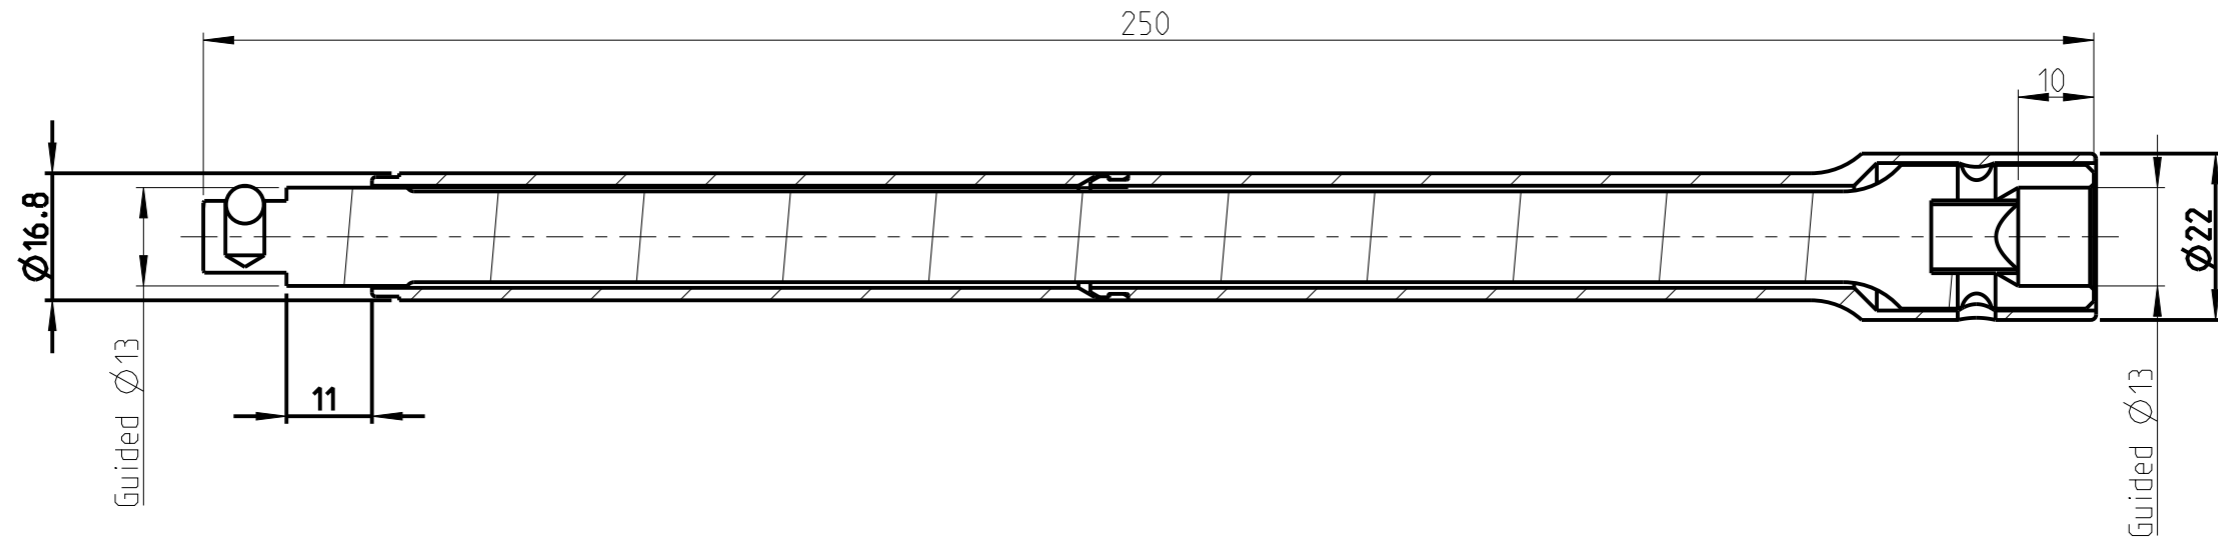

ASSEMBLY	4027323477	Status	Released	Rev. / Iter	1.2
DRAWING	4027323477	Status		Rev. / Iter	1.2

1:1

proprietary document. Not to be used in any way without our consent.

**SALTUS**

Name  
EXT-SQ3/8"-L250-SQ3/8"-R-G-B  
Designation  
4027 3234 77