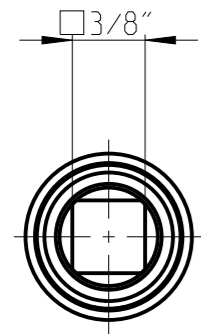

ASSEMBLY	4027323477	Status	Released	Rev. / Iter	1.2
DRAWING	4027323477	Status		Rev. / Iter	1.2

1:1

proprietary document. Not to be used in any way without our consent.

**SALTUS**

Name  
EXT-SQ3/8"-L250-SQ3/8"-R-G-B  
Designation  
4027 3234 77