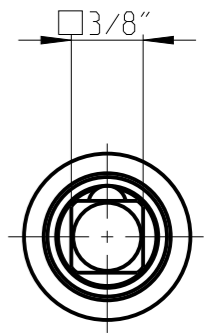

ASSEMBLY	4027323477	Status	Released	Rev. / Iter	1.2
DRAWING	4027323477	Status		Rev. / Iter	1.2

1:1

proprietary document. Not to be used in any way without our consent.

**SALTUS**

Name  
EXT-SQ3/8"-L250-SQ3/8"-R-G-B  
Designation  
4027 3234 77