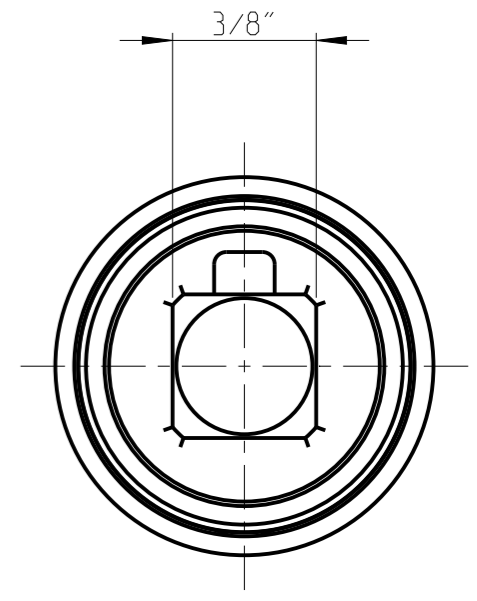

ASSEMBLY	4027323480	Status	Released	Rev. #	0.2
DRAWING	4027323480	Status		Rev. #	0.2

1:1

proprietary document. Not to be used in any way without our consent.

**SALTUS**

Name	Ext-SQ3/8"-L70-SQ3/8"-R-IH-P
Designation	4027 3234 80