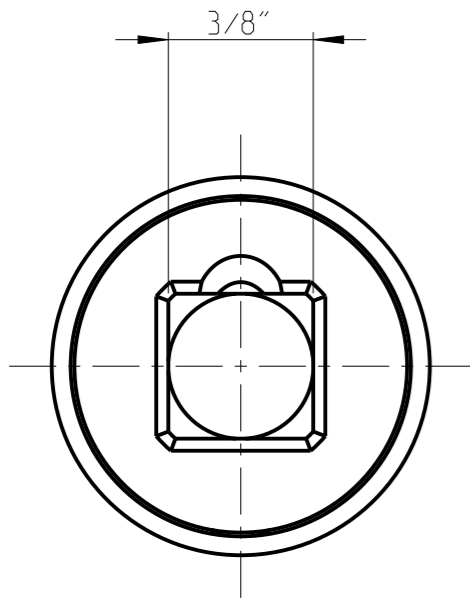

ASSEMBLY	4027323480	Status	Released	Rev. #	0.2
DRAWING	4027323480	Status		Rev. #	0.2

1:1

proprietary document. Not to be used in any way without our consent.

**SALTUS**

Name	Ext-SQ3/8"-L70-SQ3/8"-R-IH-P
Designation	4027 3234 80