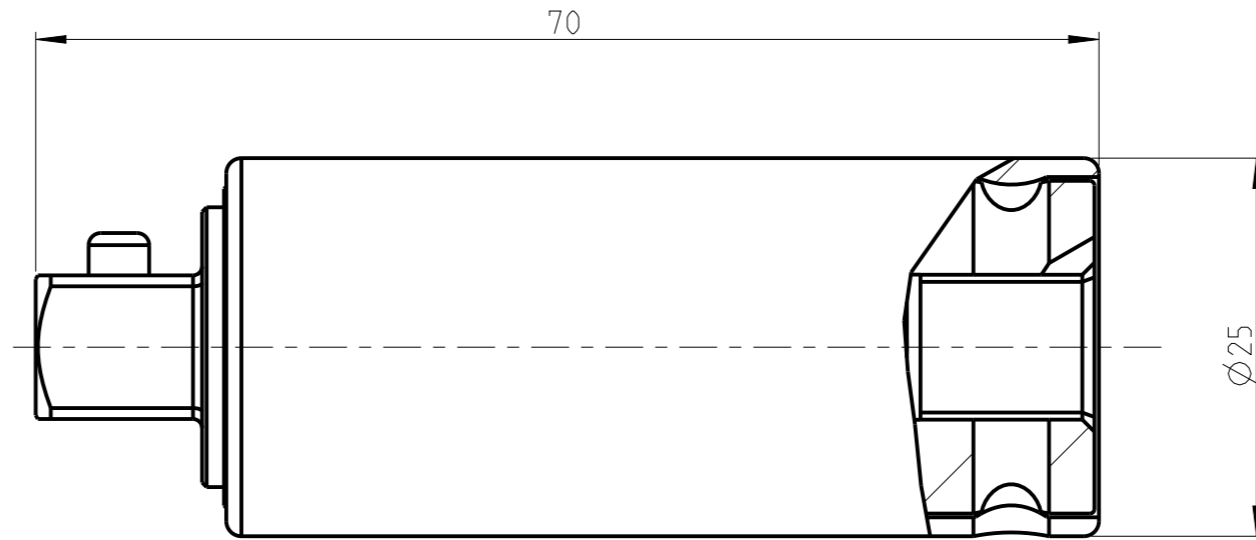

ASSEMBLY	4027323480	Status	Released	Rev. #	0.2
DRAWING	4027323480	Status		Rev. #	0.2

1:1

proprietary document. Not to be used in any way without our consent.

**SALTUS**

Name	Ext-SQ3/8"-L70-SQ3/8"-R-IH-P
Designation	4027 3234 80