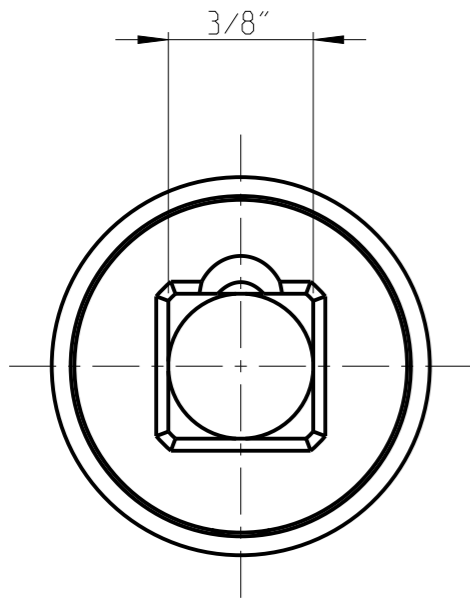

ASSEMBLY	4027323490	Status	Released	Rev. #	0.2
DRAWING	4027323490	Status		Rev. #	0.2

1:1

proprietary document. Not to be used in any way without our consent.

**SALTUS**

Name	Ext-SQ3/8"-L70-SQ3/8"-R-IH-B
Designation	4027 3234 90