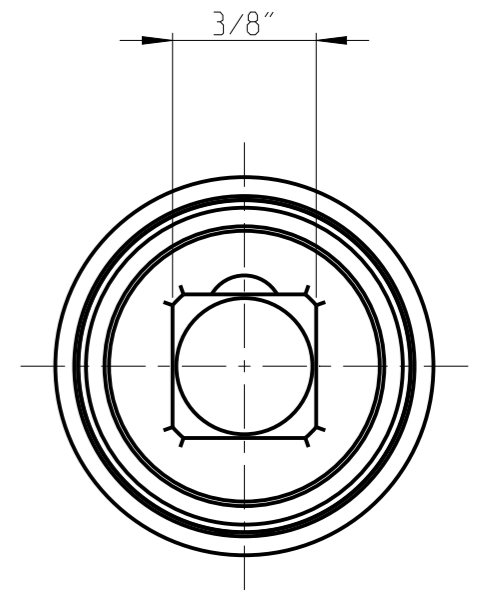

ASSEMBLY	4027323490	Status	Released	Rev. #	0.2
DRAWING	4027323490	Status		Rev. #	0.2

1:1

proprietary document. Not to be used in any way without our consent.

**SALTUS**

Name	Ext-SQ3/8"-L70-SQ3/8"-R-IH-B
Designation	4027 3234 90