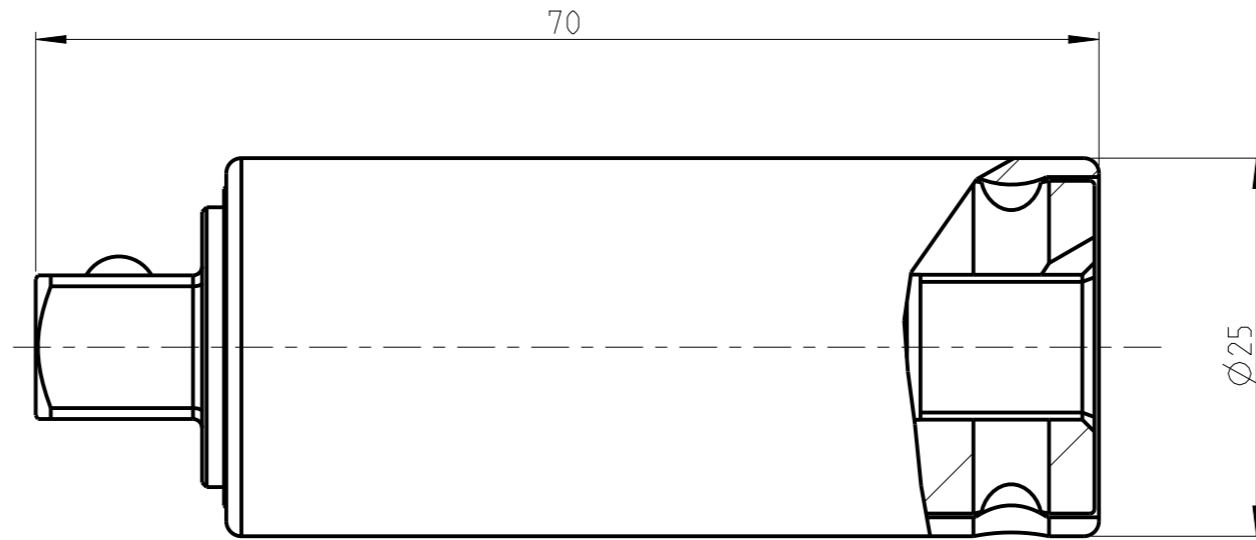

ASSEMBLY	4027323490	Status	Released	Rev. #	0.2
DRAWING	4027323490	Status		Rev. #	0.2

1:1

proprietary document. Not to be used in any way without our consent.

**SALTUS**

Name	Ext-SQ3/8"-L70-SQ3/8"-R-IH-B
Designation	4027 3234 90