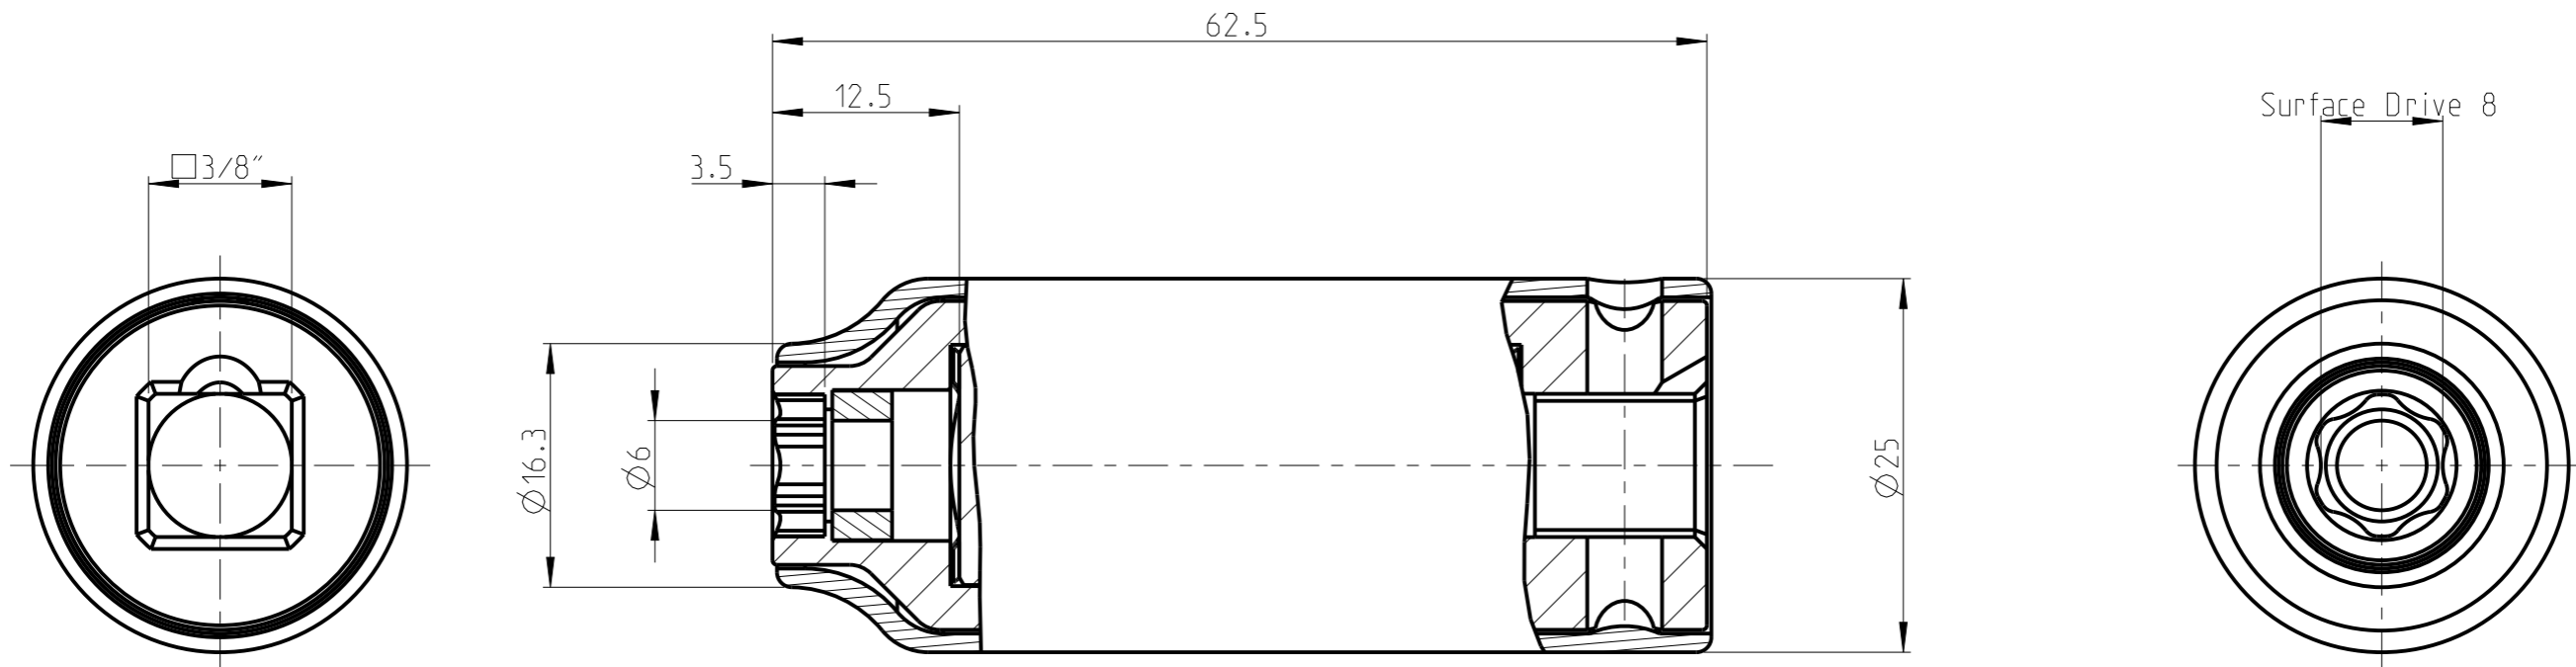

ASSEMBLY	4027329408	Status	Released	Rev. / Iter	1.2
DRAWING	4027329408	Status		Rev. / Iter	1.2

proprietary document. Not to be used in any way without our consent.

SALTUS	Name	Skt-SQ3/8"-L62.5-SD8-RM-R-IH
	Designation	4027 3294 08