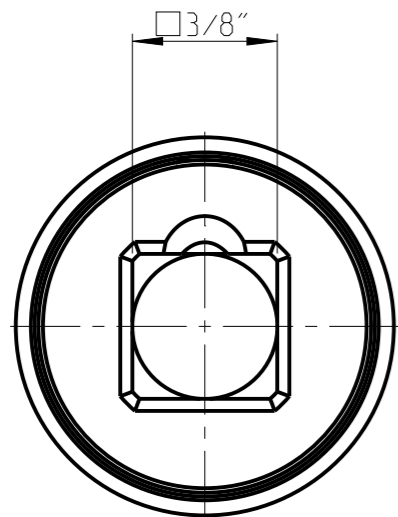

ASSEMBLY	40273294.10	Status	Released	Rev. / Iter	0.4
DRAWING	40273294.10	Status		Rev. / Iter	0.5

1:1

proprietary document. Not to be used in any way without our consent.

SALTUS

Name	Skt-SQ3/8"-L62.5-SD10-RM-R-IH
Designation	4027 3294 10