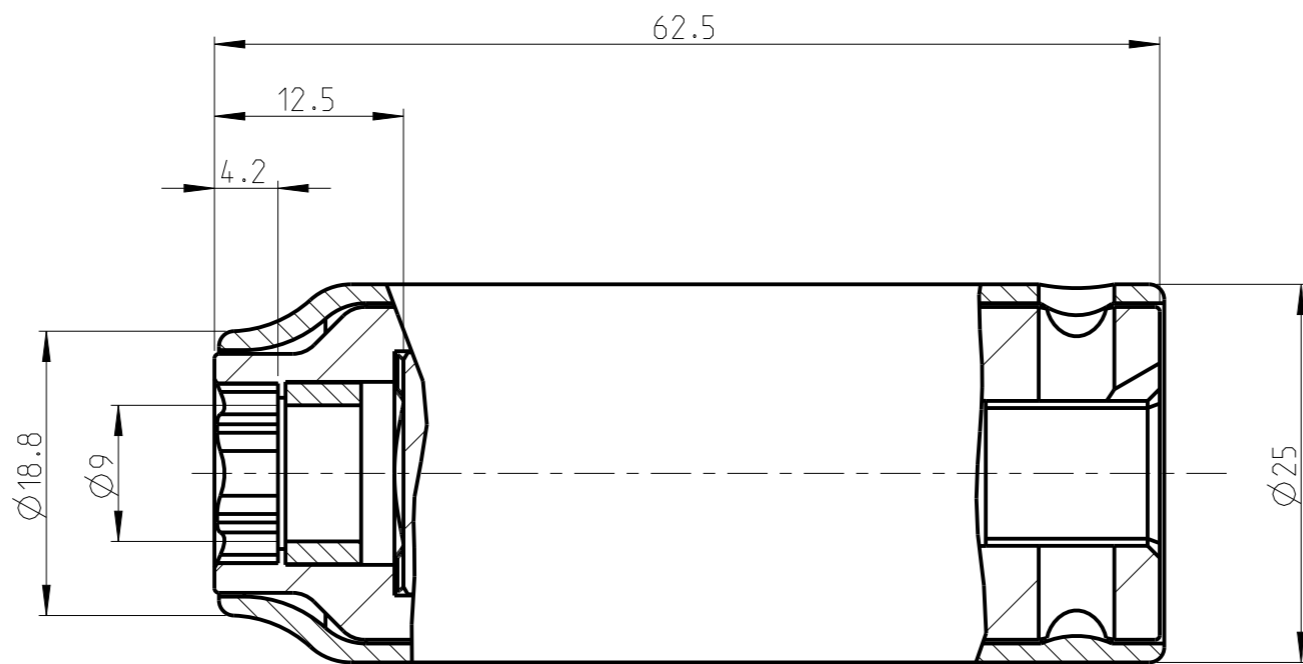

ASSEMBLY	40273294.10	Status	Released	Rev. / Iter	0.4
DRAWING	40273294.10	Status		Rev. / Iter	0.5

1:1

proprietary document. Not to be used in any way without our consent.

SALTUS

Name	Skt-SQ3/8"-L62.5-SD10-RM-R-IH
Designation	4027 3294 10