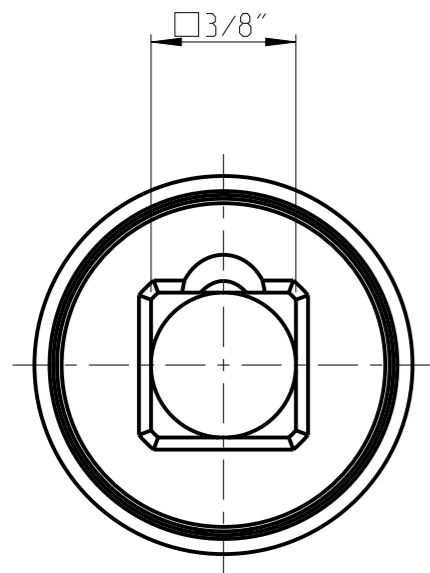

ASSEMBLY	40273294.12	Status	Released	Rev. / Iter	0.4
DRAWING	40273294.12	Status		Rev. / Iter	0.3

1:1

proprietary document. Not to be used in any way without our consent.

SALTUS

Name
Skt-SQ3/8"-L62.5-SD12-RM-R-IH