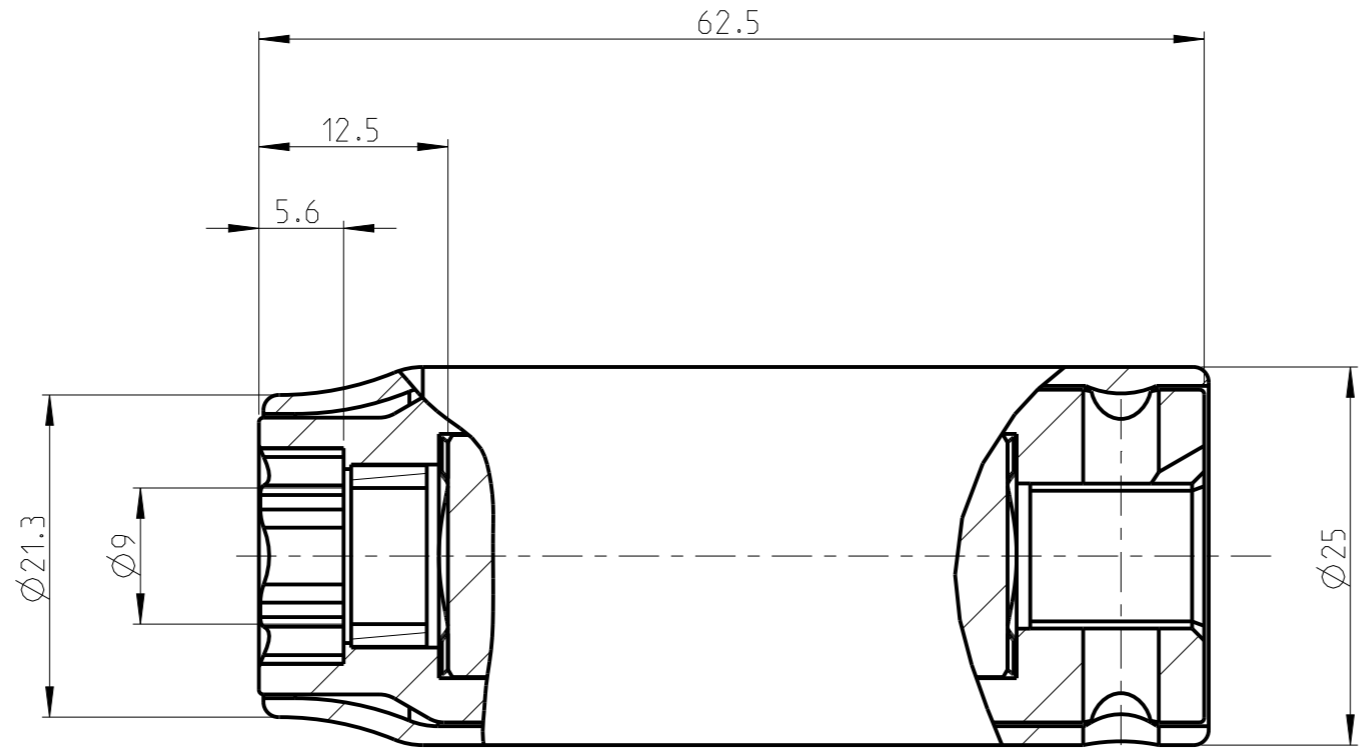

ASSEMBLY	40273294.12	Status	Released	Rev. / Iter	0.4
DRAWING	40273294.12	Status		Rev. / Iter	0.3

1:1

proprietary document. Not to be used in any way without our consent.

SALTUS

Name
Skt-SQ3/8"-L62.5-SD12-RM-R-IH