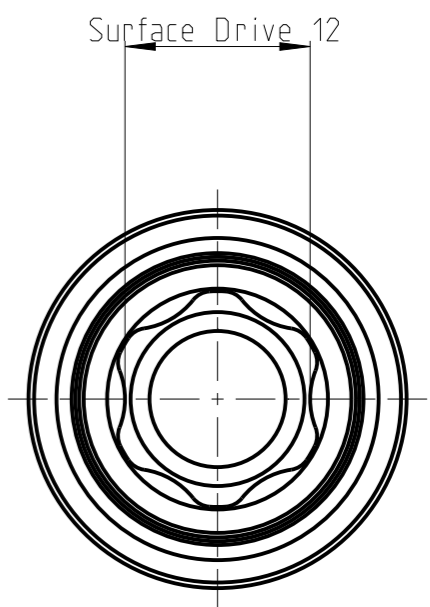

ASSEMBLY	40273294.12	Status	Released	Rev. / Iter	0.4
DRAWING	40273294.12	Status		Rev. / Iter	0.3

1:1

proprietary document. Not to be used in any way without our consent.

SALTUS

Name
Skt-SQ3/8"-L62.5-SD12-RM-R-IH