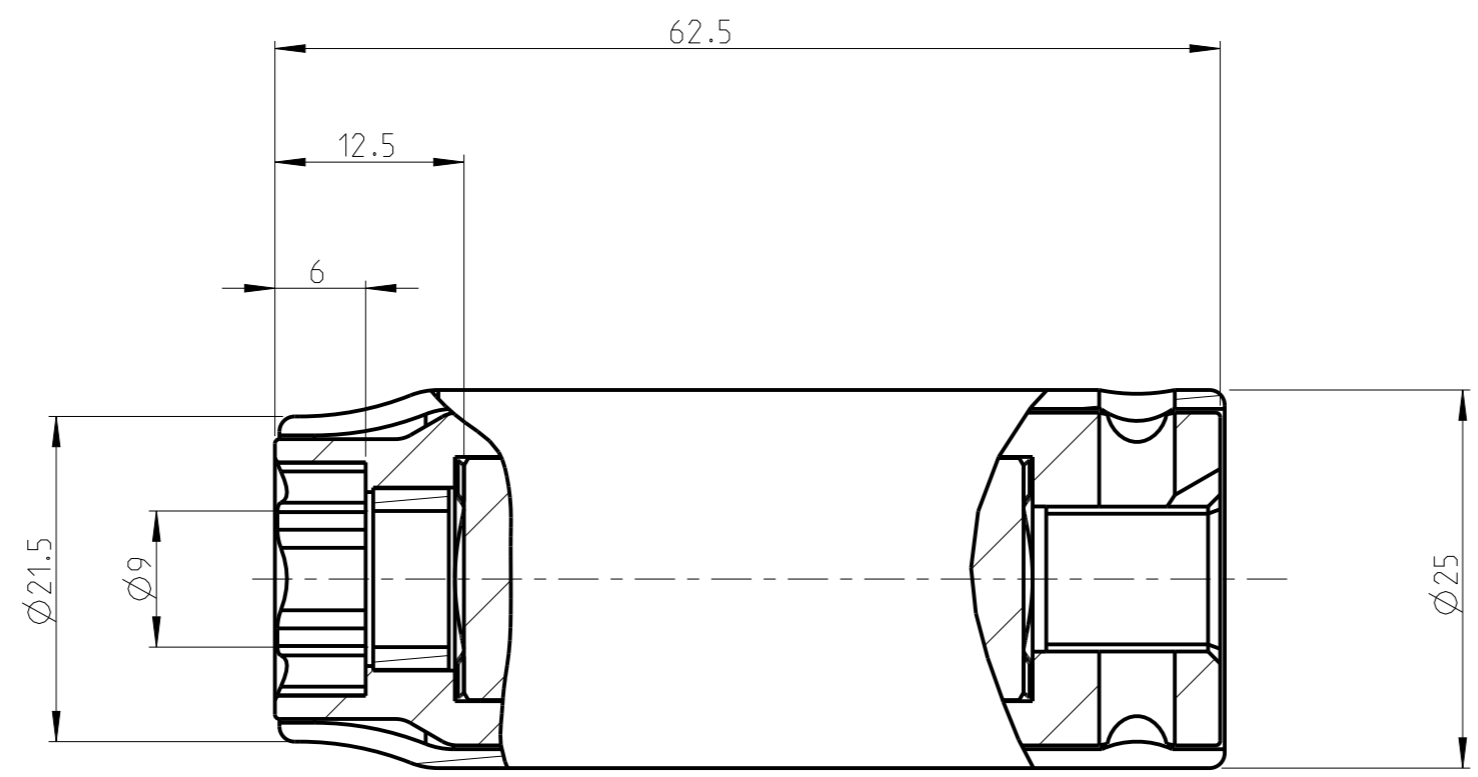

ASSEMBLY	40273294.13	Status	Released	Rev. / Iter	0.2
DRAWING	40273294.13	Status		Rev. / Iter	0.2

1:1

proprietary document. Not to be used in any way without our consent.

SALTUS	Name	Skt-SQ3/8"-L62.5-SD13"-RM-R-IH
	Designation	4027 3294 13