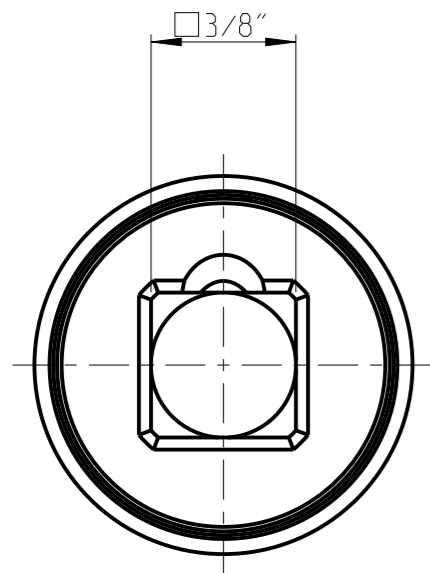

ASSEMBLY	40273294.13	Status	Released	Rev. / Iter	0.2
DRAWING	40273294.13	Status		Rev. / Iter	0.2

1:1

proprietary document. Not to be used in any way without our consent.

SALTUS	Name	Skt-SQ3/8"-L62.5-SD13"-RM-R-IH
	Designation	4027 3294 13