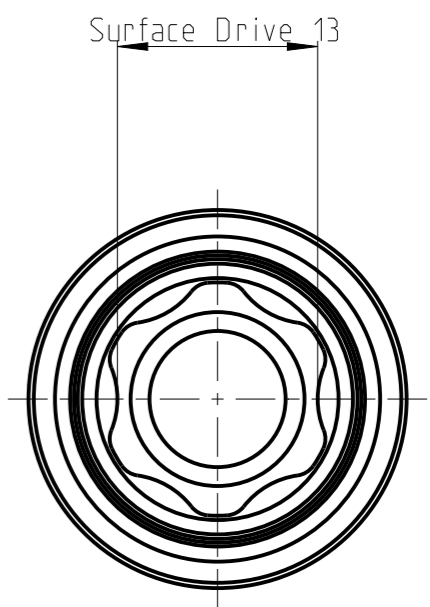

ASSEMBLY	40273294.13	Status	Released	Rev. / Iter	0.2
DRAWING	40273294.13	Status		Rev. / Iter	0.2

1:1

proprietary document. Not to be used in any way without our consent.

SALTUS	Name	Skt-SQ3/8"-L62.5-SD13"-RM-R-IH
	Designation	4027 3294 13