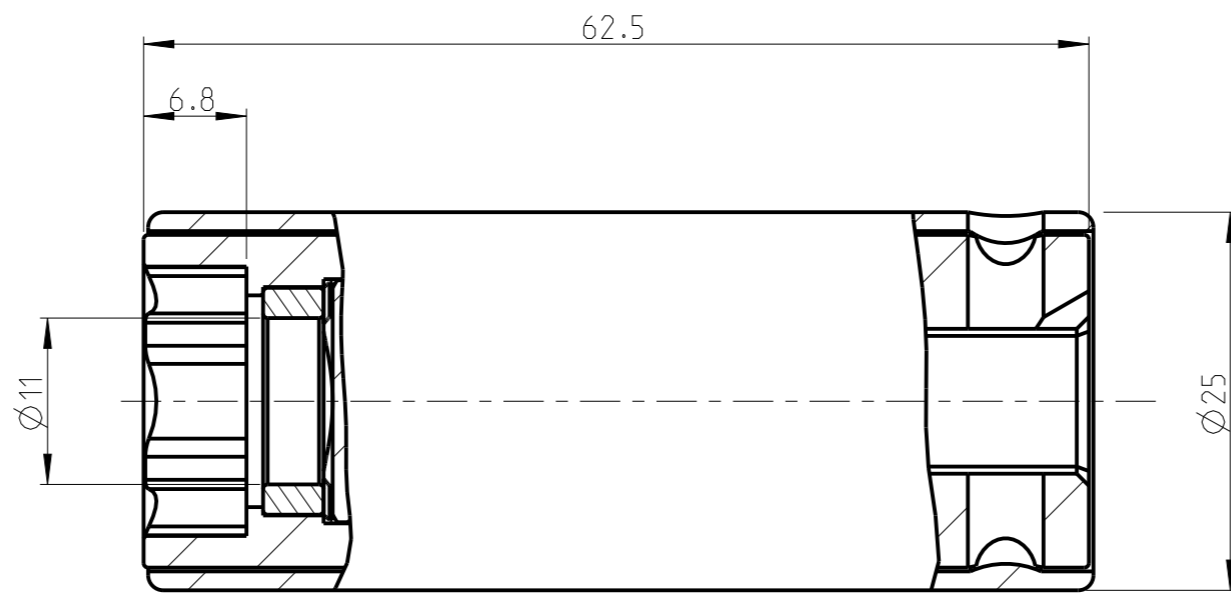

1 2 3 4 5 6 7 8 9 10

ASSEMBLY	40273294_15	Status	In Work	Rev. / Iter	0.0
DRAWING	40273294_15	Status		Rev. / Iter	0.0

1:1

proprietary document. Not to be used in any way without our consent.

SALTUS

Name
Skt-SQ3/8"-L62.5-SD15-RM-R-IH