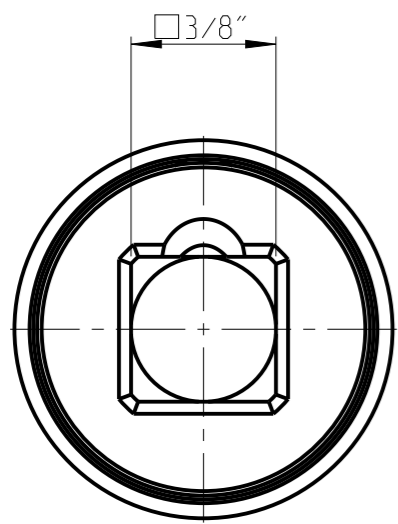

1 2 3 4 5 6 7 8 9 10

ASSEMBLY	40273294_15	Status	In Work	Rev. / Iter	0.0
DRAWING	40273294_15	Status		Rev. / Iter	0.0

1:1

proprietary document. Not to be used in any way without our consent.

SALTUS

Name
Skt-SQ3/8"-L62.5-SD15-RM-R-IH