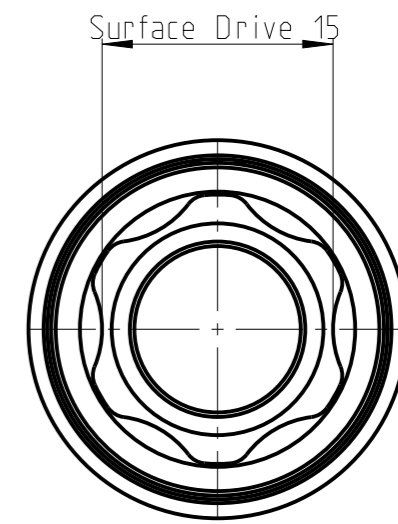

1 2 3 4 5 6 7 8 9 10

ASSEMBLY	40273294_15	Status	In Work	Rev. / Iter	0.0
DRAWING	40273294_15	Status		Rev. / Iter	0.0

1:1

proprietary document. Not to be used in any way without our consent.

SALTUS

Name
Skt-SQ3/8"-L62.5-SD15-RM-R-IH