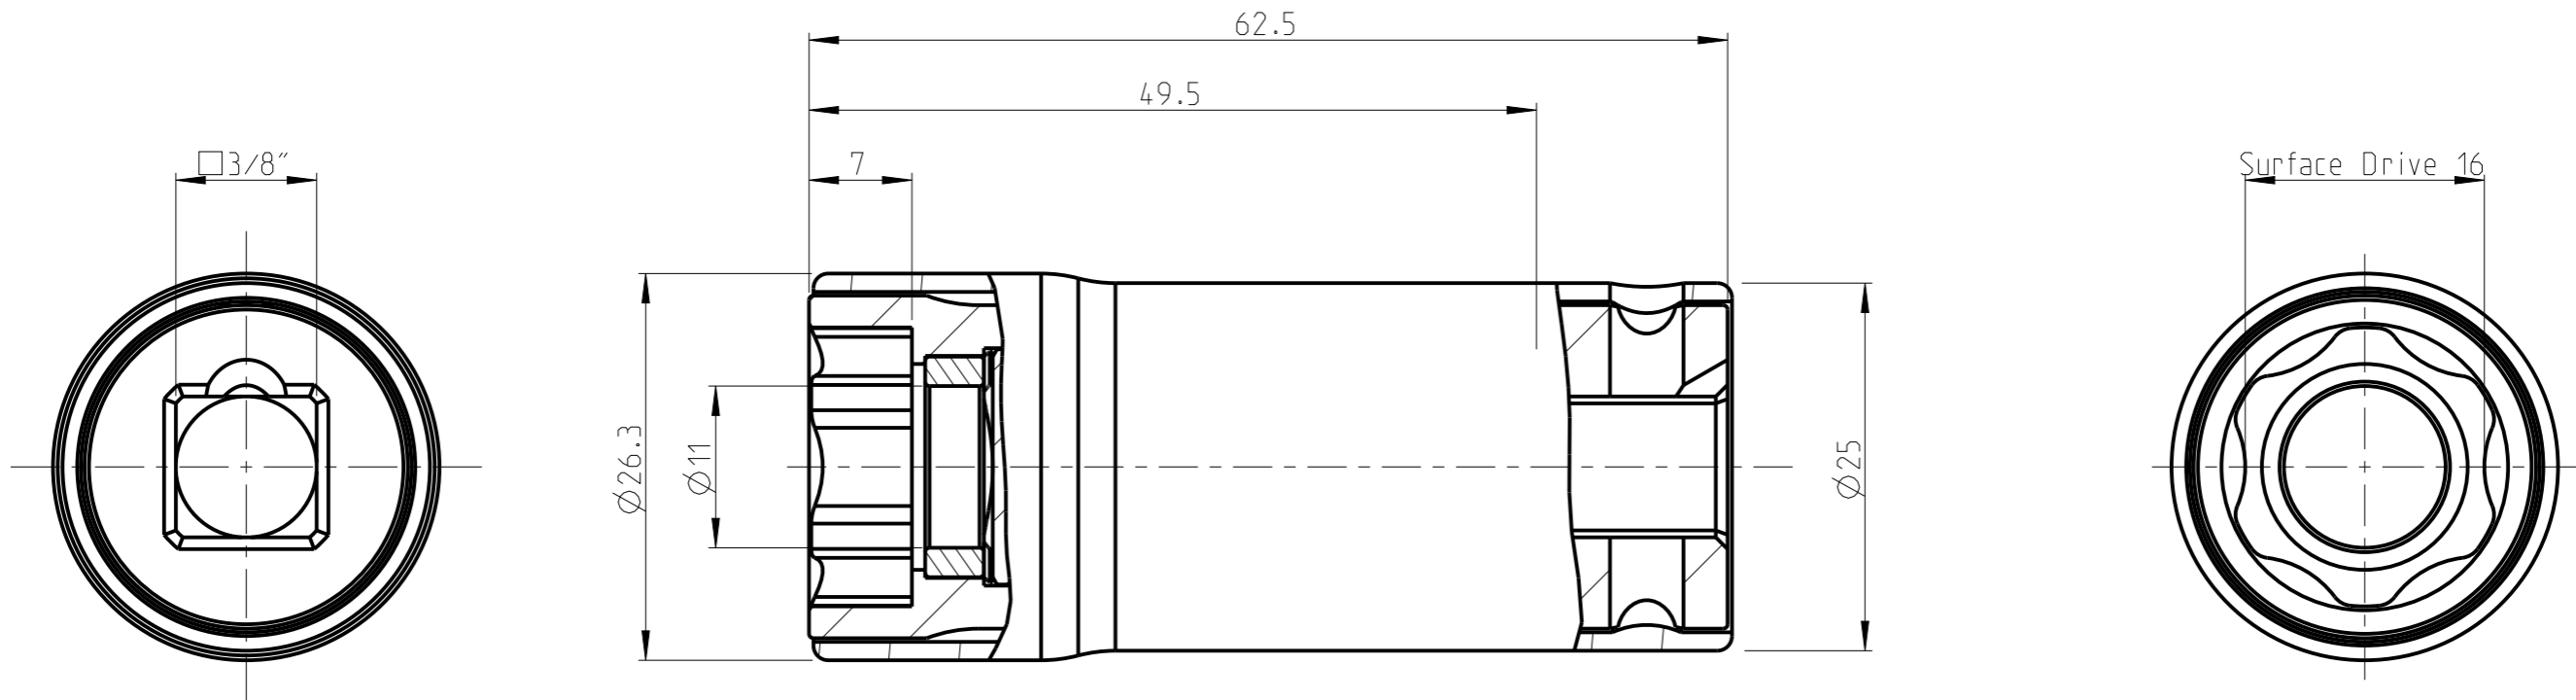

ASSEMBLY	40273294.16	Status	Released	Rev. / Iter	0.2
DRAWING	40273294.16	Status		Rev. / Iter	0.2

1 2 3 4 5 6 7 8 9 10

1:1

proprietary document. Not to be used in any way without our consent.

**SALTUS**

Name	Skt-SQ3/8"-L62.5-SD16-RM-R-IH
Designation	4027 3294 16