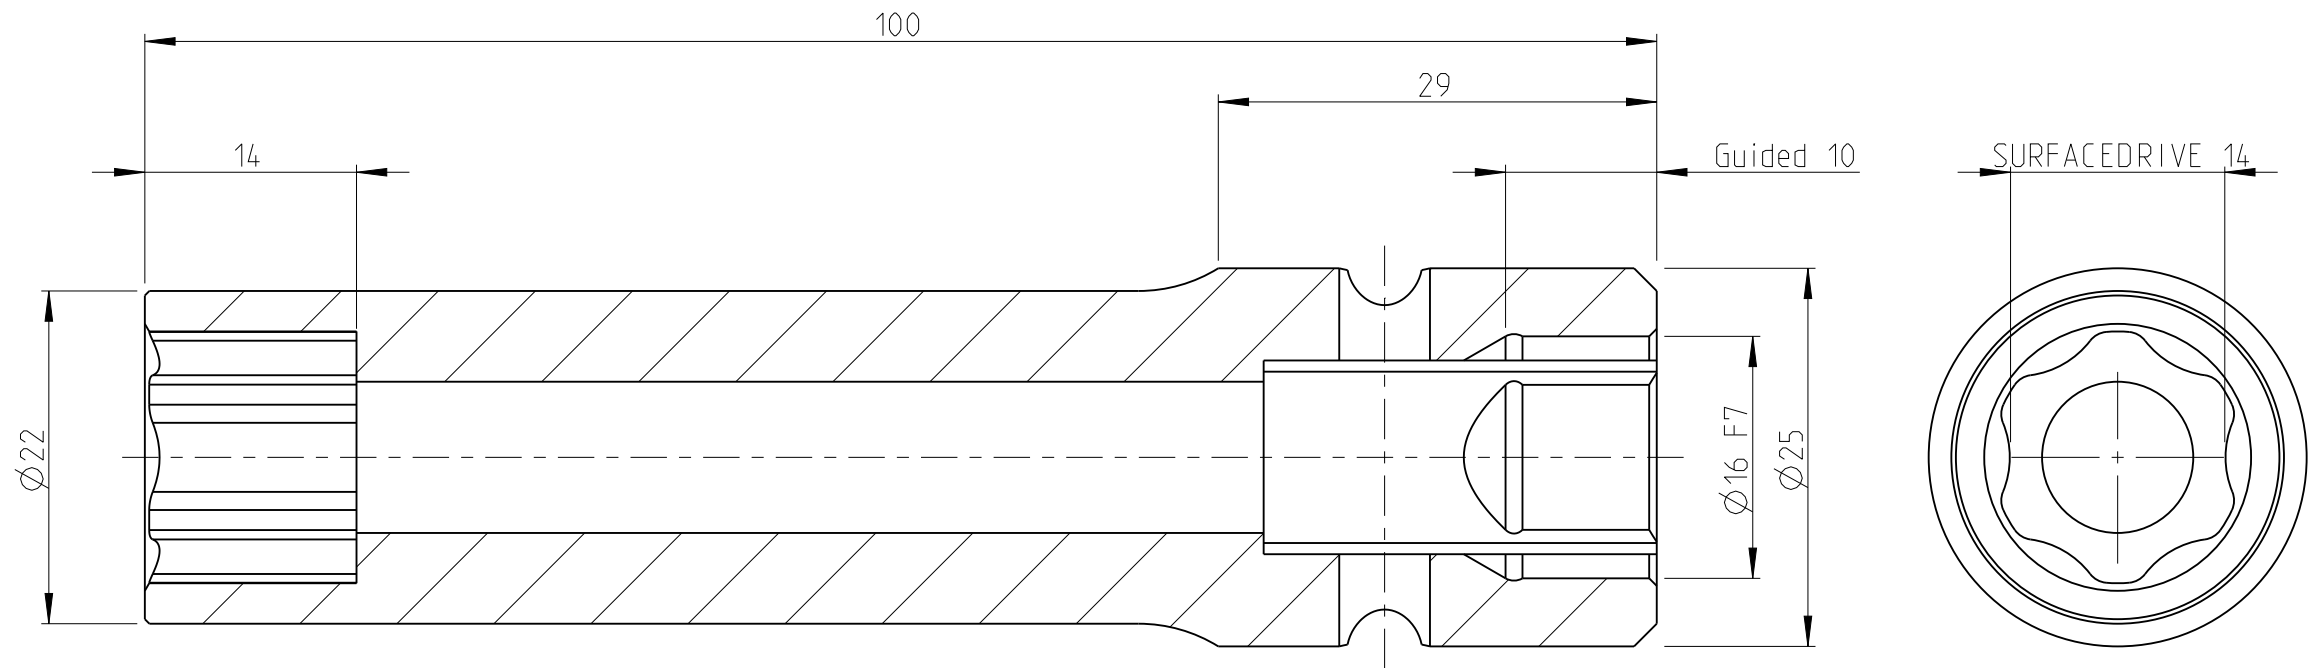

PART	4027331314	Status	Released	Rev./Iter	0.1
Drawing	4027331314	Status		Rev./Iter	0.1

1:1

proprietary document. Not to be used in any way without our consent.

SALTUS

Name	Socket-SQ1/2"-L100-SD14-G
Designation	4027 3313 14