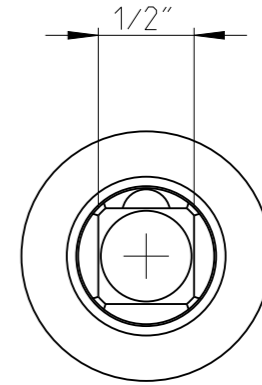

ASSEMBLY	4027333472	Status	Released	Rev. / Iter	0.1
DRAWING	4027333472	Status		Rev. / Iter	0.1

proprietary document. Not to be used in any way without our consent.

SALTUS

Name	EXT-SQ1/2"-L100-SQ1/2"-G-B-R
Designation	4027 3334 72