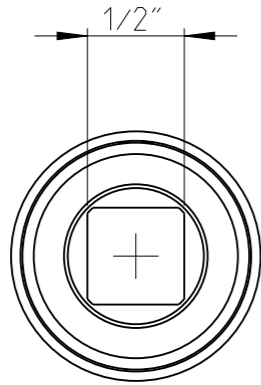

ASSEMBLY	4027333472	Status	Released	Rev. / Iter	0.1
DRAWING	4027333472	Status		Rev. / Iter	0.1

proprietary document. Not to be used in any way without our consent.

SALTUS

Name	EXT-SQ1/2"-L100-SQ1/2"-G-B-R
Designation	4027 3334 72