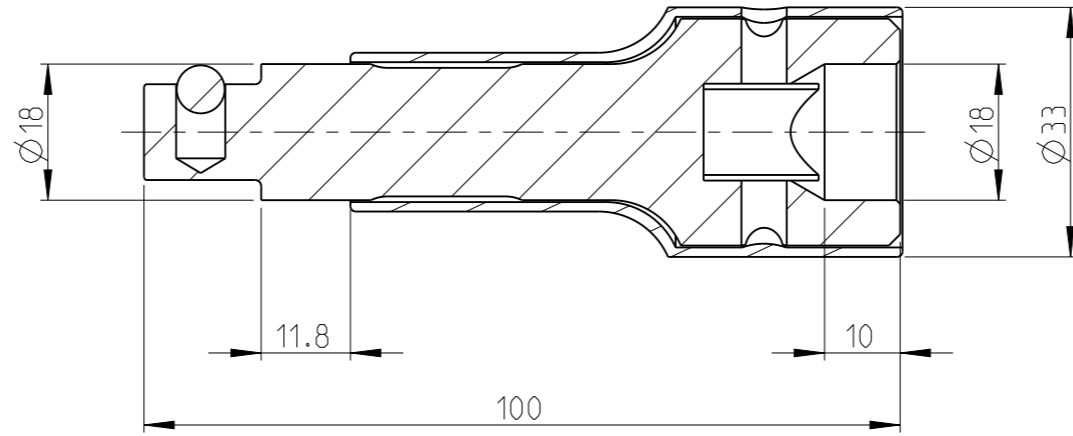

ASSEMBLY	4027333472	Status	Released	Rev. / Iter	0.1
DRAWING	4027333472	Status		Rev. / Iter	0.1

proprietary document. Not to be used in any way without our consent.

SALTUS

Name	EXT-SQ1/2"-L100-SQ1/2"-G-B-R
Designation	4027 3334 72