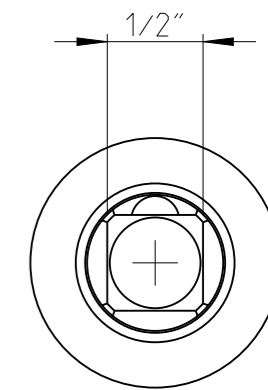

ASSEMBLY	4027333477	Status	Released	Rev. / Iter	0.1
DRAWING	4027333477	Status		Rev. / Iter	0.1

3:4

proprietary document. Not to be used in any way without our consent.

SALTUS

Name	EXT-SQ1/2"-L250-SQ1/2"-G-B-R
Designation	4027 3334 77