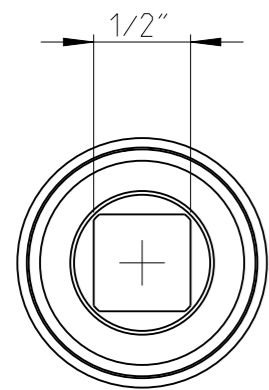

ASSEMBLY	4027333477	Status	Released	Rev. / Iter	0.1
DRAWING	4027333477	Status		Rev. / Iter	0.1

3:4

proprietary document. Not to be used in any way without our consent.

SALTUS

Name	EXT-SQ1/2"-L250-SQ1/2"-G-B-R
Designation	4027 3334 77