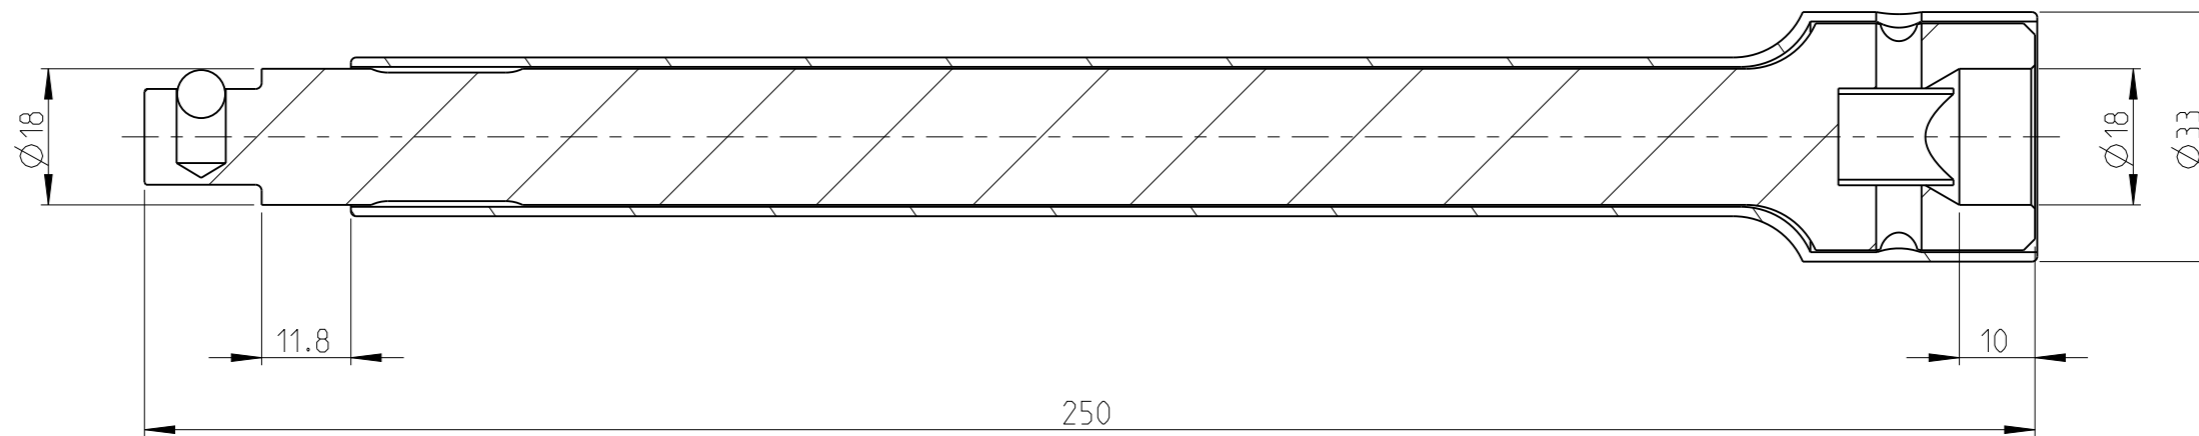

ASSEMBLY	4027333477	Status	Released	Rev. / Iter	0.1
DRAWING	4027333477	Status		Rev. / Iter	0.1

3:4

proprietary document. Not to be used in any way without our consent.

SALTUS

Name	EXT-SQ1/2"-L250-SQ1/2"-G-B-R
Designation	4027 3334 77