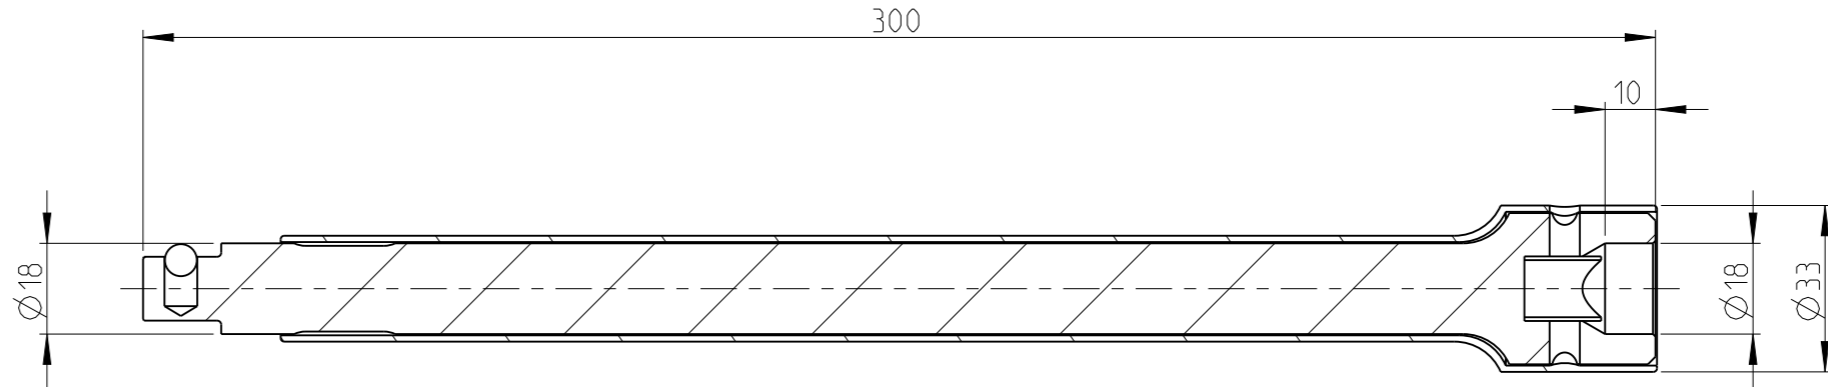

ASSEMBLY	4027333479	Status	Released	Rev. / Iter	0.1
DRAWING	4027333479	Status		Rev. / Iter	0.1

1 2 3 4 5 6 7 8 9 10

A
B
C
D

proprietary document. Not to be used in any way without our consent.

E
F

SALTUS	Name	EXT-SQ1/2"-L300-SQ1/2"-R-G-B
	Designation	4027 3334 79